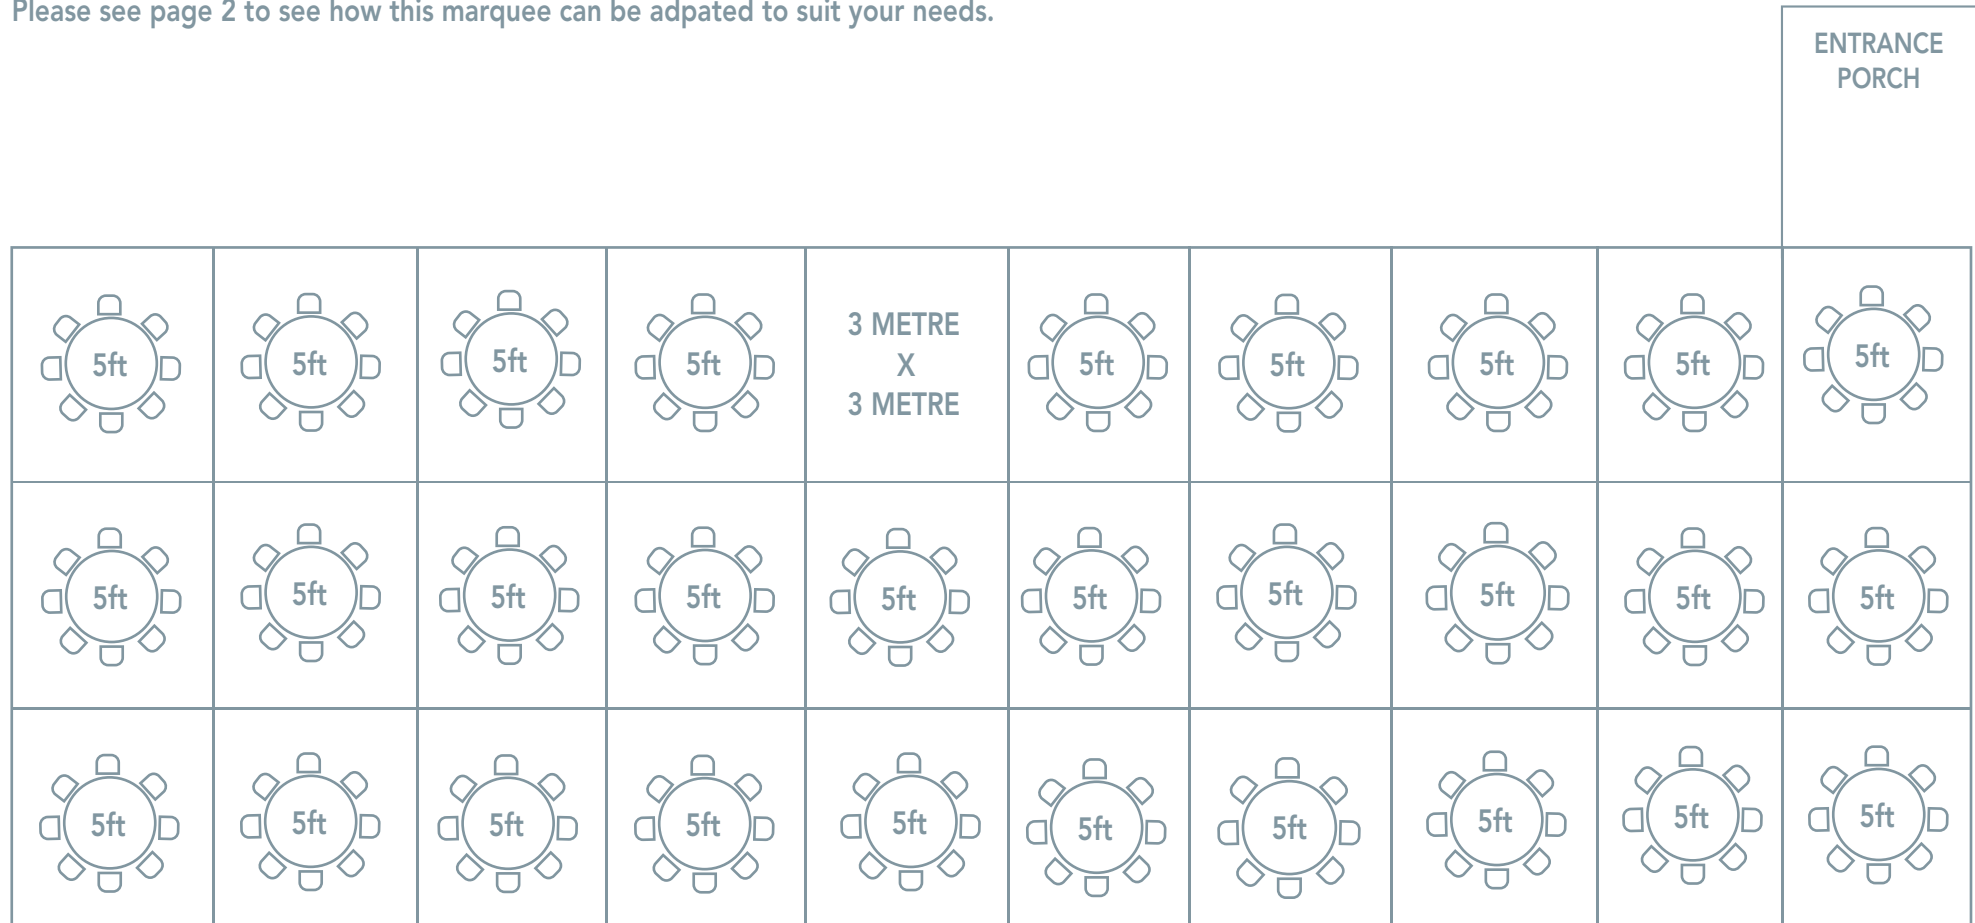

9 X 30 METRE MARQUEE / 100FT X 30FT

Please see page 2 to see how this marquee can be adapted to suit your needs.

9 X 30 METRE MARQUEE / 100FT X 30FT

With added features:

Catering Marquee, Bar, Dancefloor & Disco/Band Area