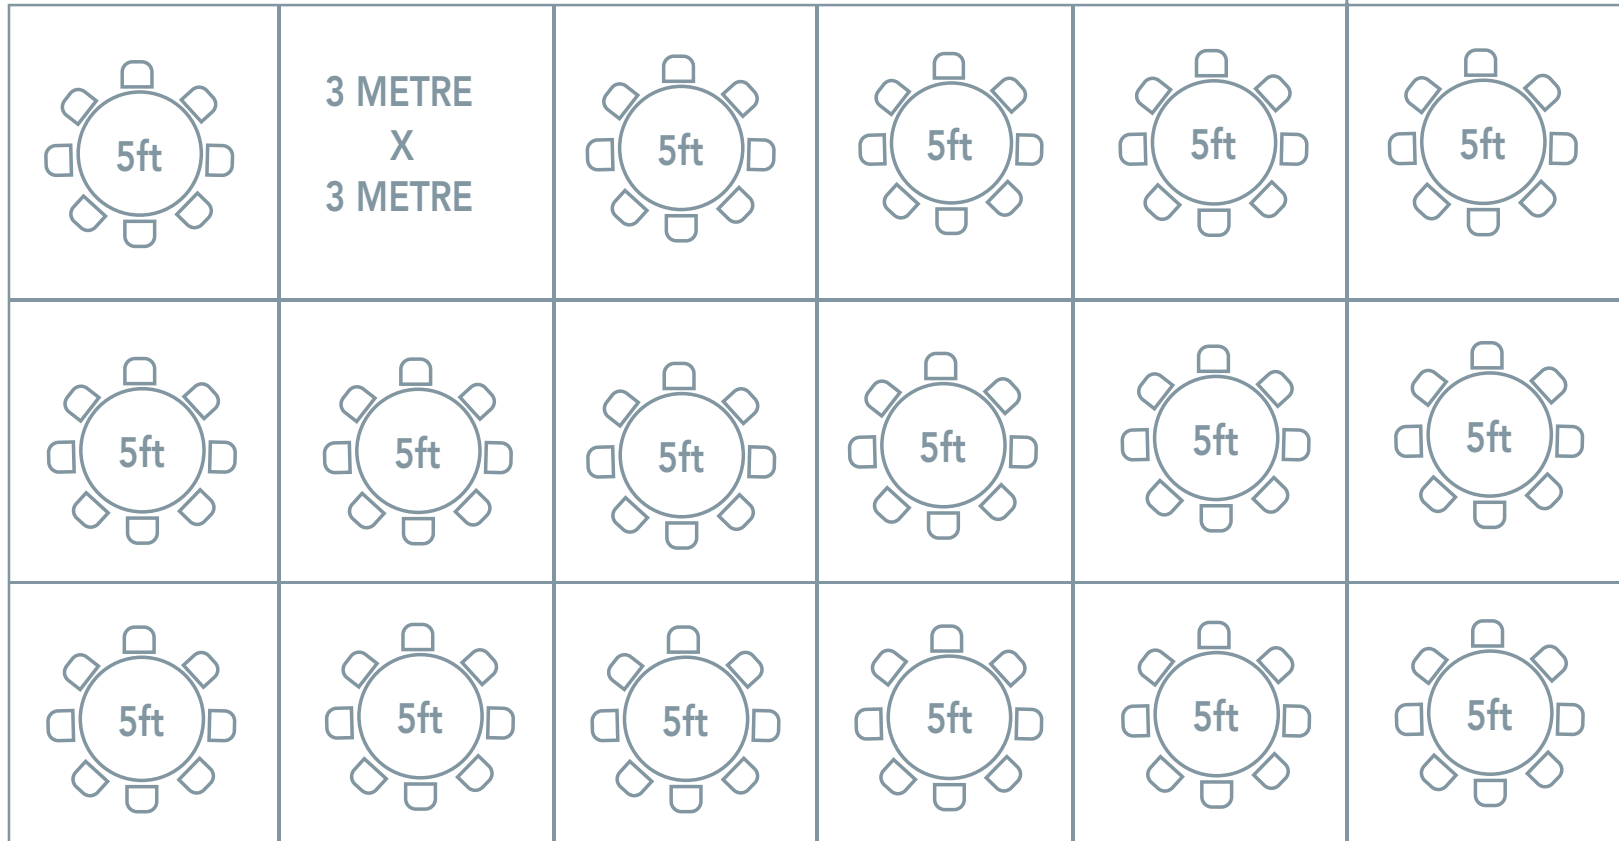

**9 X 18 METRE MARQUEE / 60FT X 30FT**

Please see page 2 to see how this marquee can be adapted to suit your needs.

**ENTRANCE  
PORCH**

9 X 18 METRE MARQUEE / 60FT X 30FT

With added features:  
Catering Marquee, Bar, Dancefloor & Disco/Band Area