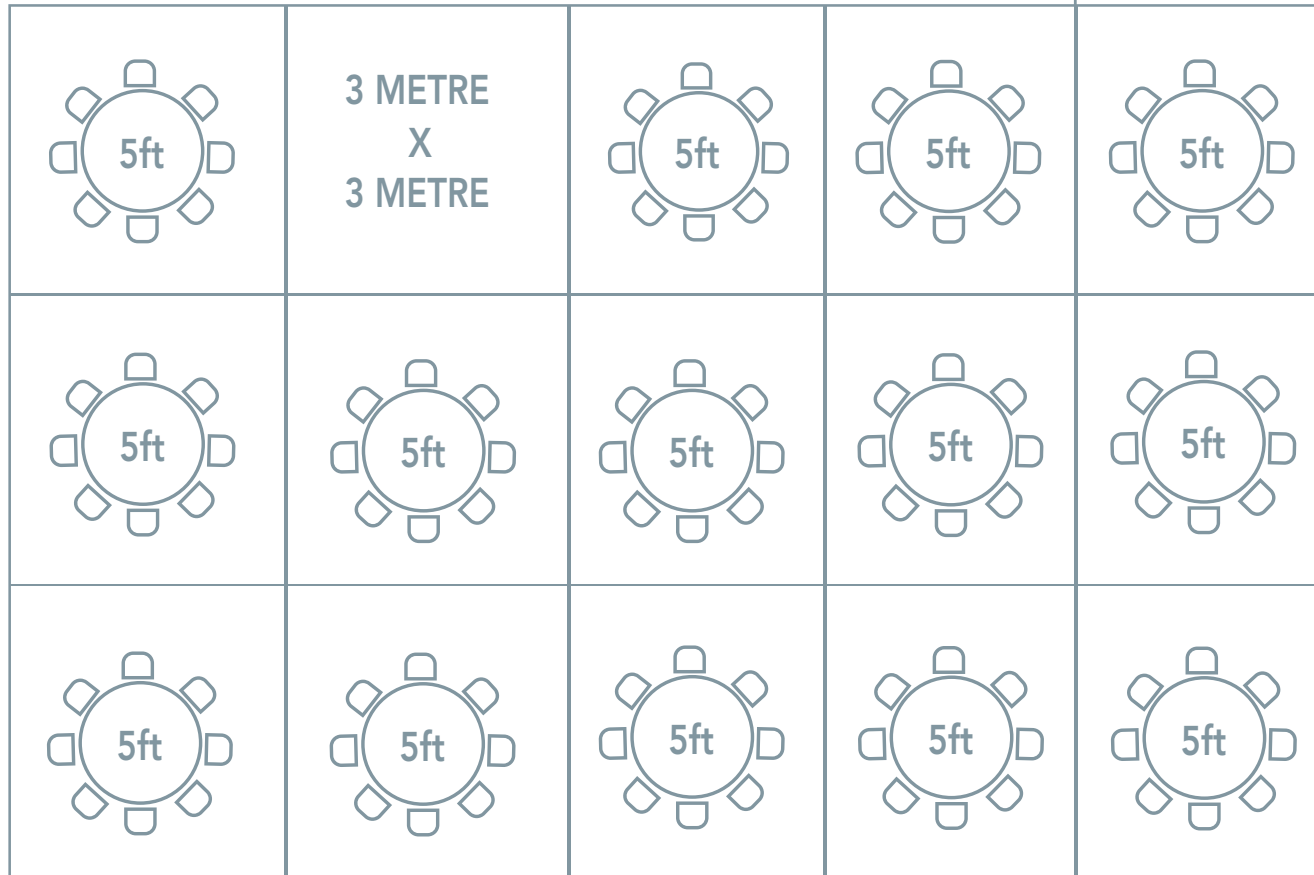

9 X 15 METRE MARQUEE / 50FT X 30FT

Please see page 2 to see how this marquee can be adapted to suit your needs.

**ENTRANCE
PORCH**

9 X 15 METRE MARQUEE / 50FT X 30FT

With added features:

Catering Marquee, Bar, Dancefloor & Disco/Band Area

ENTRANCE
PORCH